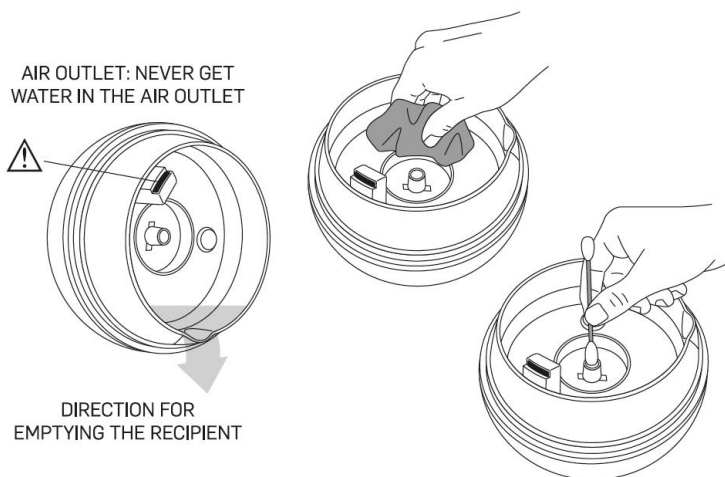

Descaling

Unplug the diffuser from the power source completely. Empty any water inside the recipient. Fill up the reservoir with vinegar/descaling solution. Do not dilute the vinegar/descaling solution with water.

If you use vinegar, let it rest in the reservoir for at least 30 minutes. To obtain the best results, leave it overnight.

If you use a descaling solution, respect the period indicated in the instructions supplied with this solution.

Safety instructions

- This appliance may be used by children over 8 years of age and by persons with reduced physical, sensory or mental abilities or with insufficient experience or knowledge, provided they are supervised or have been given instructions on the safe use of the appliance.