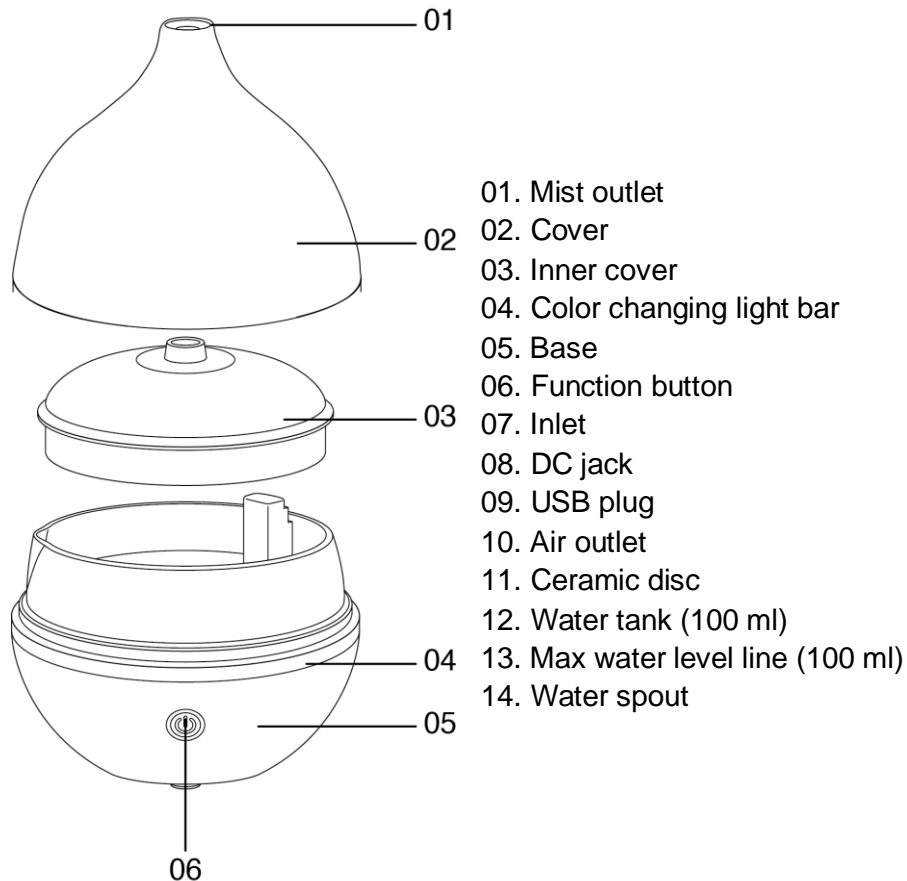

Ultrasonic technology does not heat the essential oil and preserves all its positive therapeutic effects.

Use

Read before use:

1. Place the diffuser on a flat, stable surface, away from the edge.
2. Remove the outer cover and then remove the inner cover
3. Fill the reservoir with mineral water (bottled water or tap water); do not exceed the maximum water level - 100 ml (indicated by the word MAX in red letters).
4. Then add a few drops of water soluble fragrance and essential oil (4-6 drops) to the water tank.
5. Replace the inner cover & the outer cover on the diffuser.
6. Plug the USB cable into the DC Jack at the back of the diffuser & Plug the adaptor into the power supply.