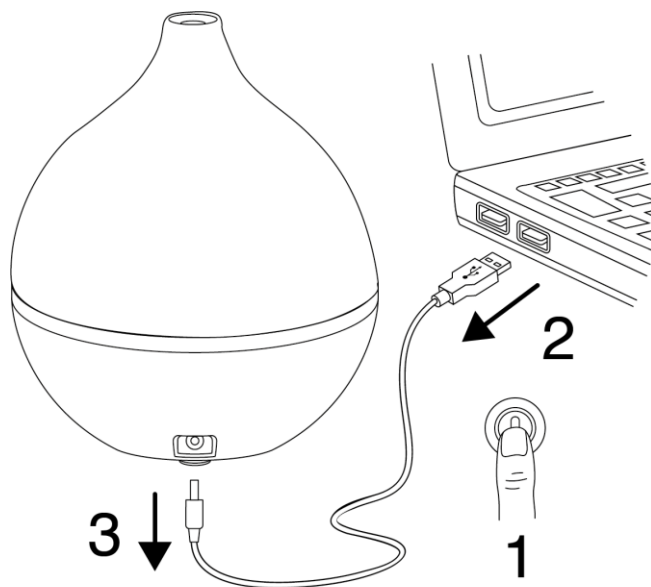

Descaling

Unplug the diffuser from the power source completely. Empty any water inside the recipient. Fill up the reservoir with vinegar/descaling solution. Do not dilute the vinegar/descaling solution with water.

If you use vinegar, let it rest in the reservoir for at least 30 minutes. To obtain the best results, leave it overnight.

If you use a descaling solution, respect the period indicated in the instructions supplied with this solution.

Safety instructions

- This appliance may be used by children over 8 years of age and by persons with reduced physical, sensory or mental abilities or with insufficient experience or knowledge, provided they are supervised or have been given instructions on the safe use of the appliance.