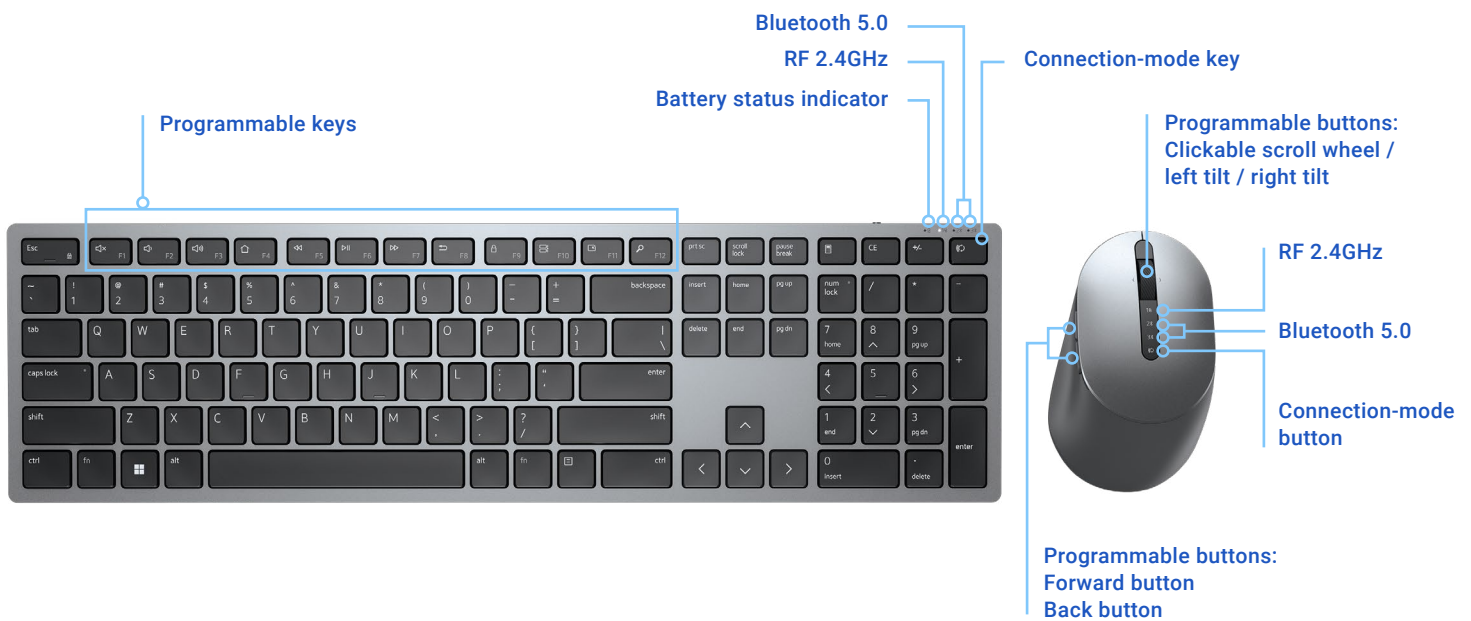

Outstanding multi-device connectivity and comfort

Experience superior multitasking features with a stylish and comfortable premium keyboard and mouse combo. Complete your tasks powered by one of the industry's leading battery lives at up to 36 months.¹

Tested and certified to work seamlessly with Dell systems

128-bit AES (Advanced Encryption Standard) encryption on keyboard helps protect your data transmission across your PCs and devices, providing you with a secure connection while typing.

Advanced Exchange Service gets you a replacement combo shipped the next business day should your existing one become faulty within the 3-year warranty period.²

¹ Based on Dell analysis of battery life usage model calculations, Nov. 2020. Results vary depending on use, operating conditions and other factors.

² Replacement part/unit dispatched, if needed, following completion of phone/online diagnosis. Fee charged for failure to return defective unit. Availability varies.