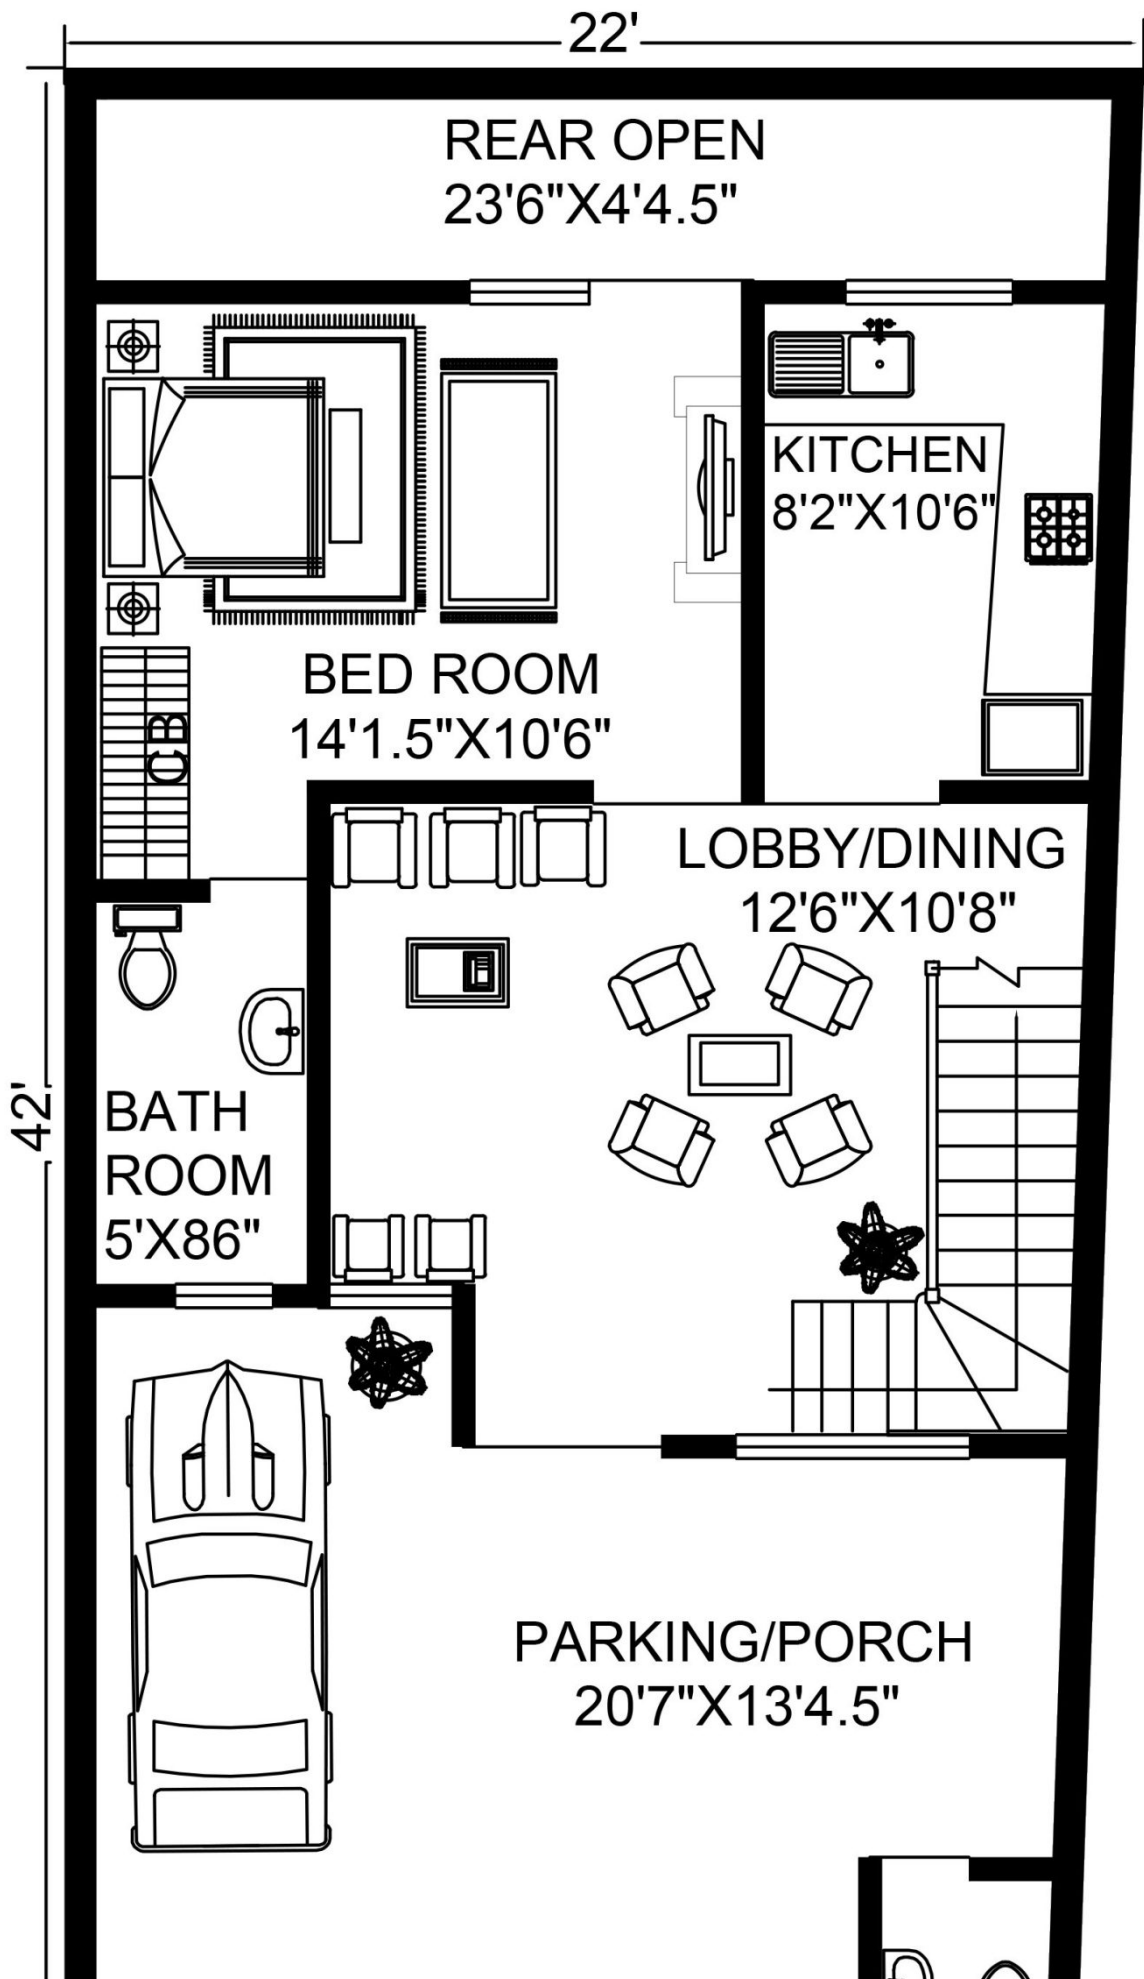

31+ House Layouts For Various Locations!

www.engineeringdiscoveries.com/31-house-layouts-for-various-locations

October 18, 2022

31+ House Layouts For Various Locations!

[Click Here To See Brilliant 3D Floor Plan Ideas](#)

30'-0"

60'-0"

AREA DEATILS :-

GROUND FLOOR PLAN

TOTAL AREA OF SITE - 1300.00 Sq.ft	AREA OF PORTICO - 200.00 Sq.ft
AREA OF GROUND FLOOR - 960.00 Sq.ft	AREA OF STAIR - 100.00 Sq.ft

GROUND FLOOR PLAN _ 22feetX42feet