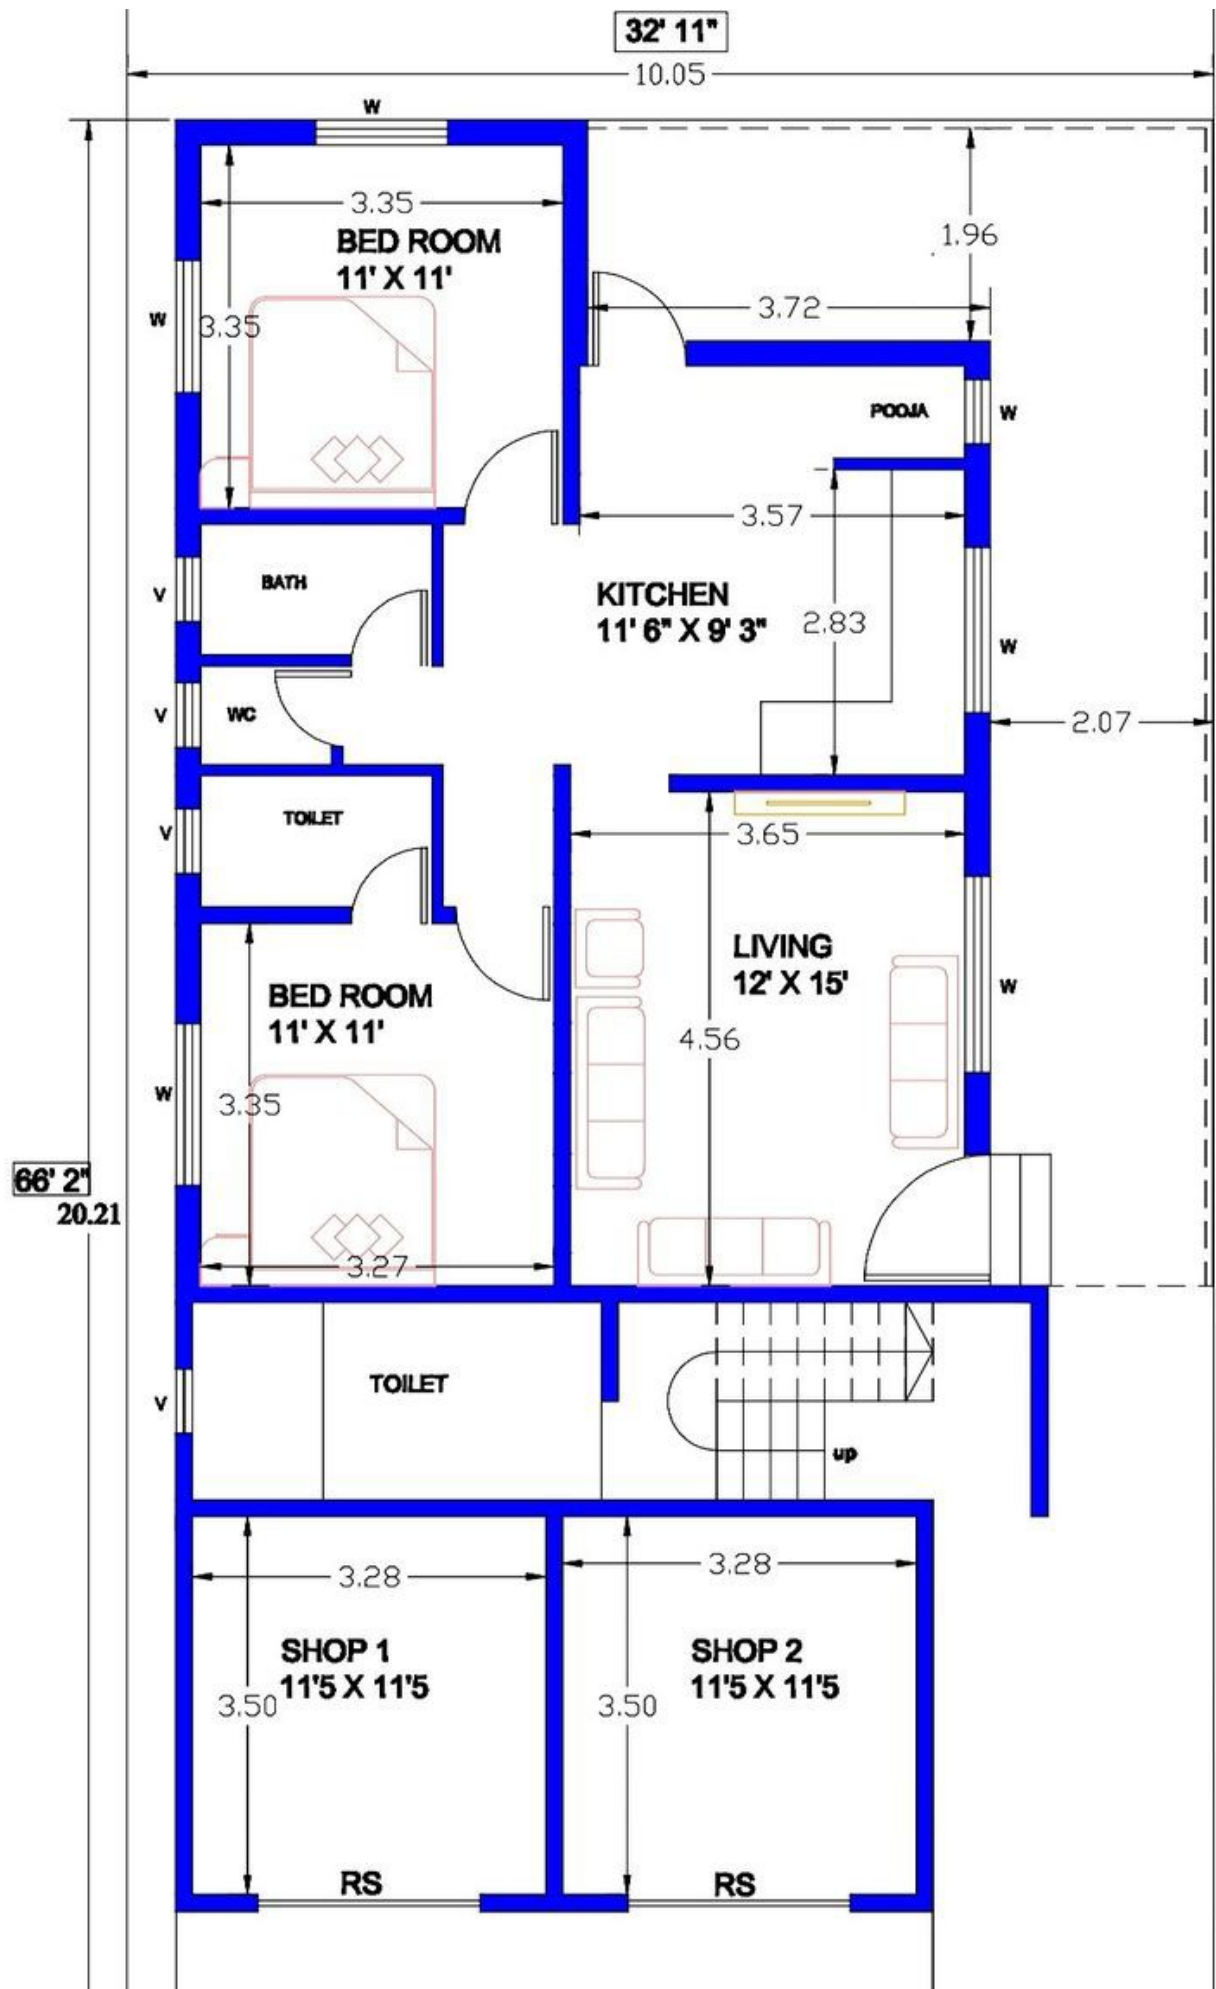

31+ House Layouts For Various Locations!

www.engineeringdiscoveries.com/31-house-layouts-for-various-locations

October 18, 2022

31+ House Layouts For Various Locations!

[Click Here To See Brilliant 3D Floor Plan Ideas](#)

30'-0"

60'-0"

AREA DEATILS :-

GROUND FLOOR PLAN

TOTAL AREA OF SITE - 1300.00 Sq.ft	AREA OF PORTICO - 200.00 Sq.ft
AREA OF GROUND FLOOR - 960.00 Sq.ft	AREA OF STAIR - 100.00 Sq.ft

GROUND FLOOR PLAN _ 22feetX42feet