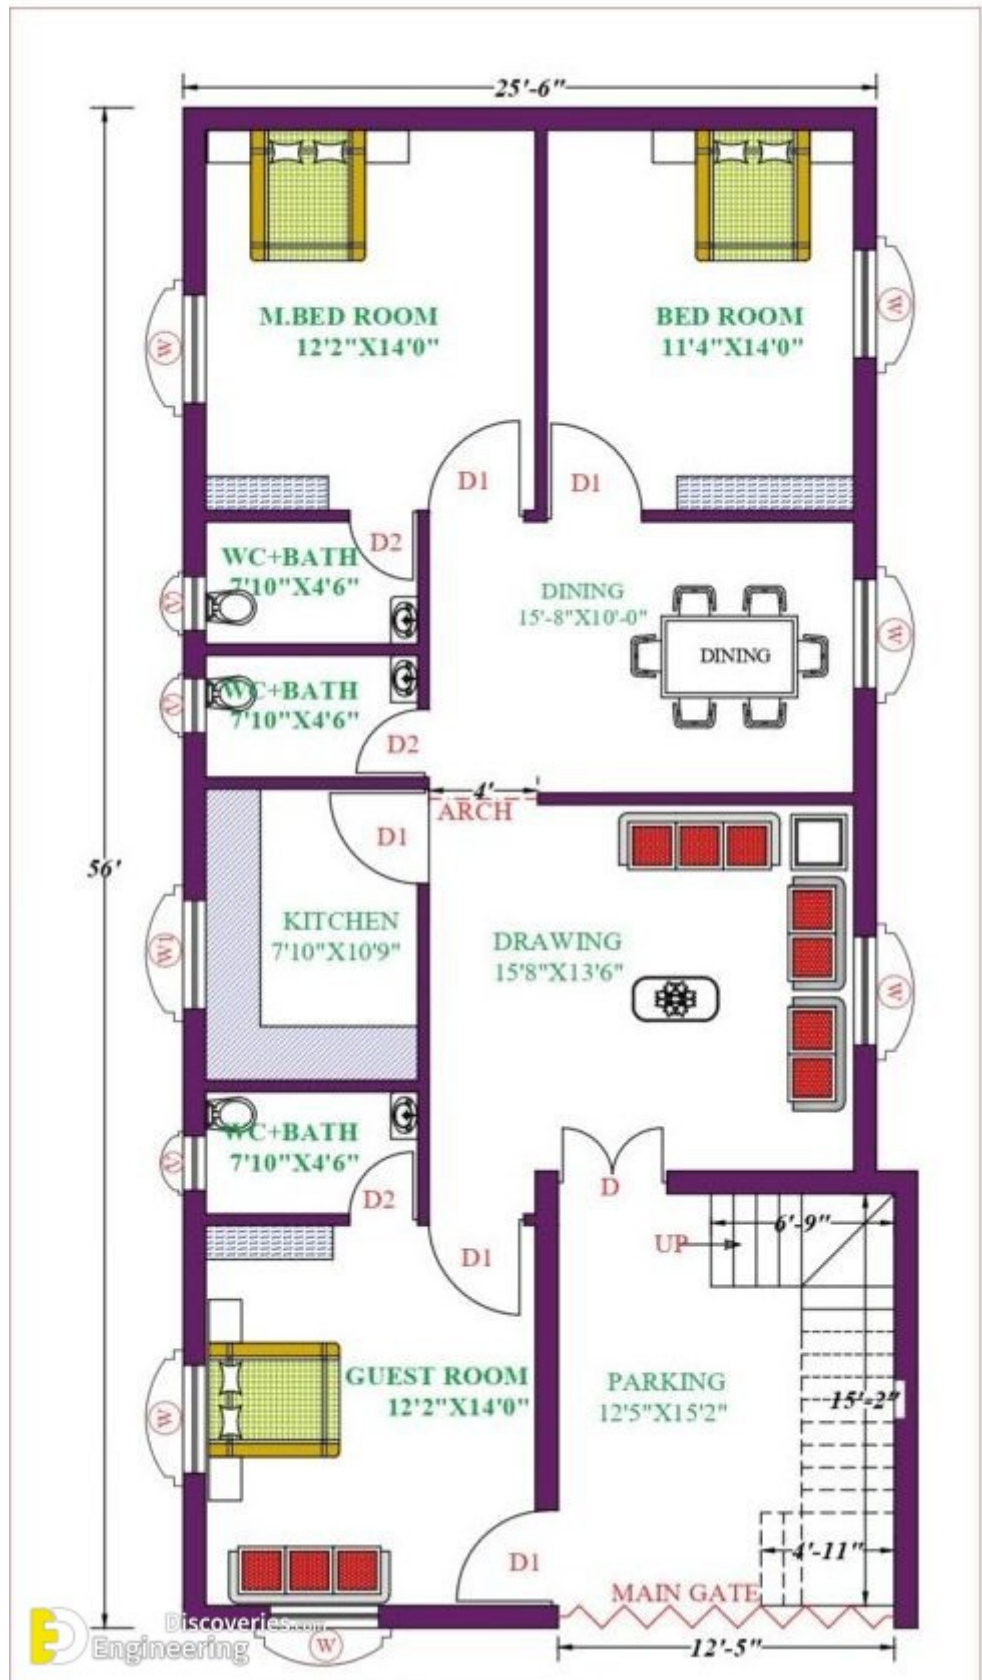

31+ House Layouts For Various Locations!

www.engineeringdiscoveries.com/31-house-layouts-for-various-locations

October 18, 2022

31+ House Layouts For Various Locations!

[Click Here To See Brilliant 3D Floor Plan Ideas](#)

30'-0"

60'-0"

AREA DEATILS :-

GROUND FLOOR PLAN

TOTAL AREA OF SITE - 1300.00 Sq.ft	AREA OF PORTICO - 200.00 Sq.ft
AREA OF GROUND FLOOR - 960.00 Sq.ft	AREA OF STAIR - 100.00 Sq.ft

GROUND FLOOR PLAN _ 22feetX42feet