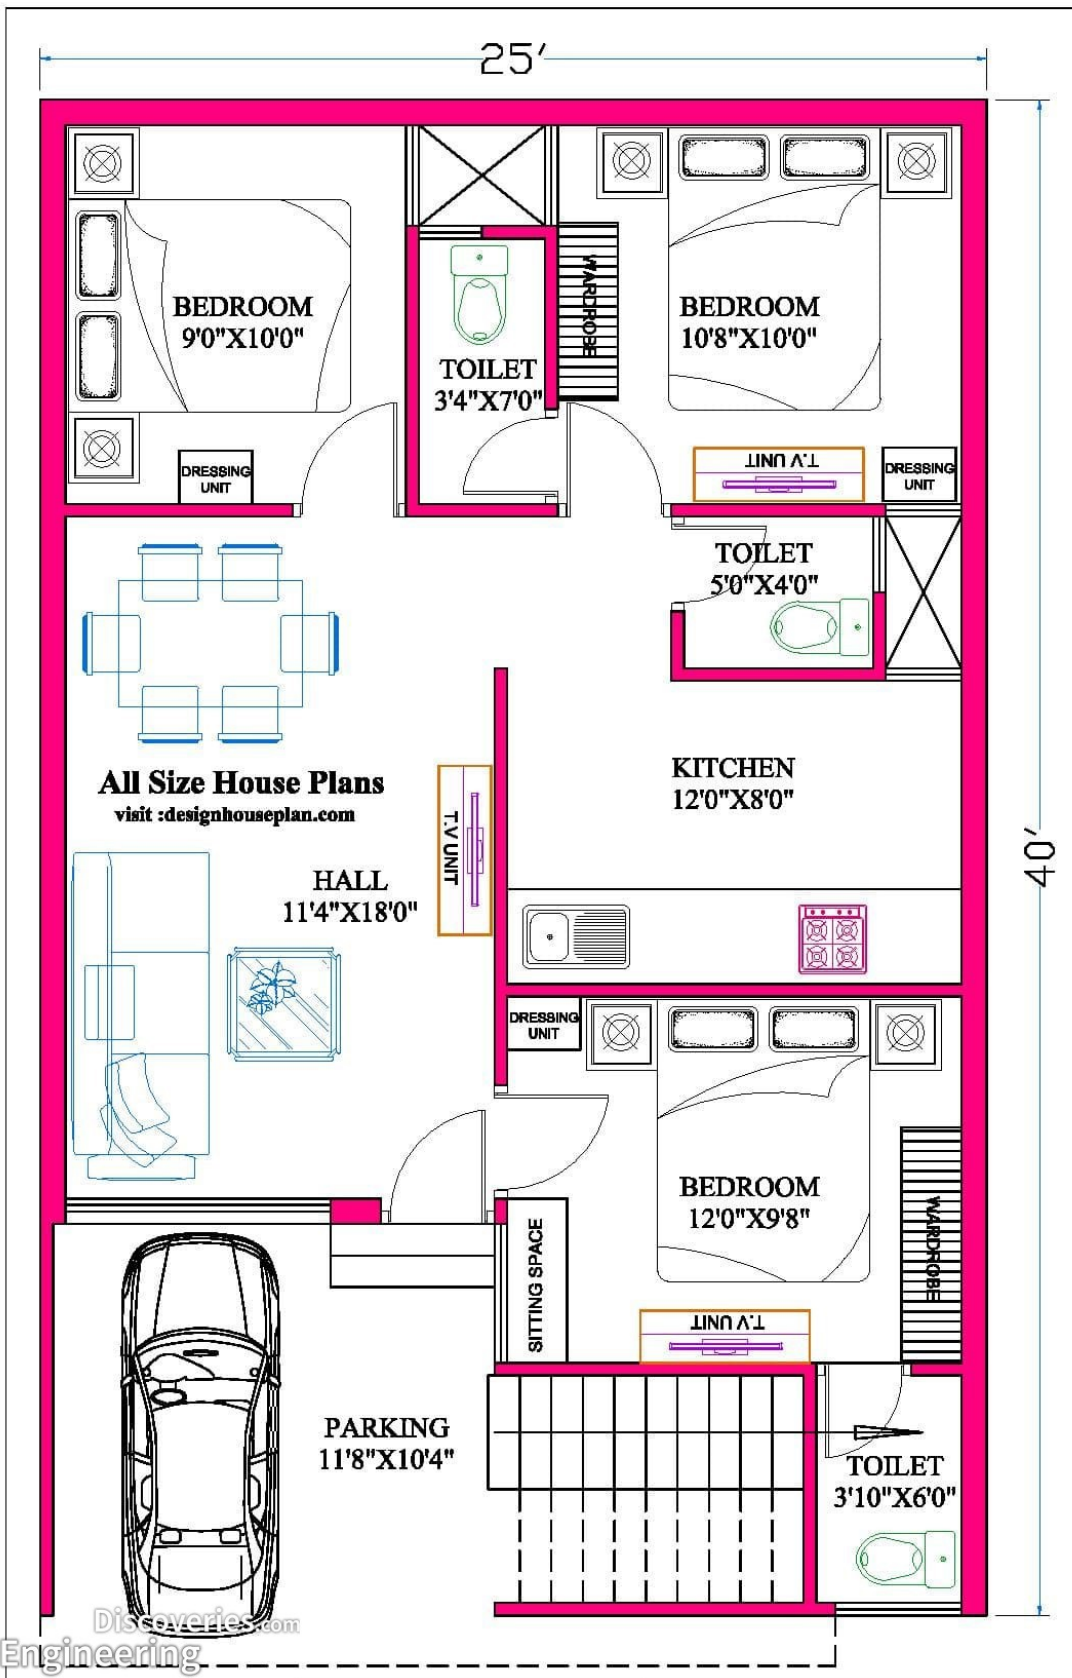

31+ House Layouts For Various Locations!

www.engineeringdiscoveries.com/31-house-layouts-for-various-locations

October 18, 2022

31+ House Layouts For Various Locations!

[Click Here To See Brilliant 3D Floor Plan Ideas](#)

30'-0"

60'-0"

AREA DEATILS :-

GROUND FLOOR PLAN

TOTAL AREA OF SITE - 1300.00 Sq.ft	AREA OF PORTICO - 200.00 Sq.ft
AREA OF GROUND FLOOR - 960.00 Sq.ft	AREA OF STAIR - 100.00 Sq.ft

GROUND FLOOR PLAN _ 22feetX42feet