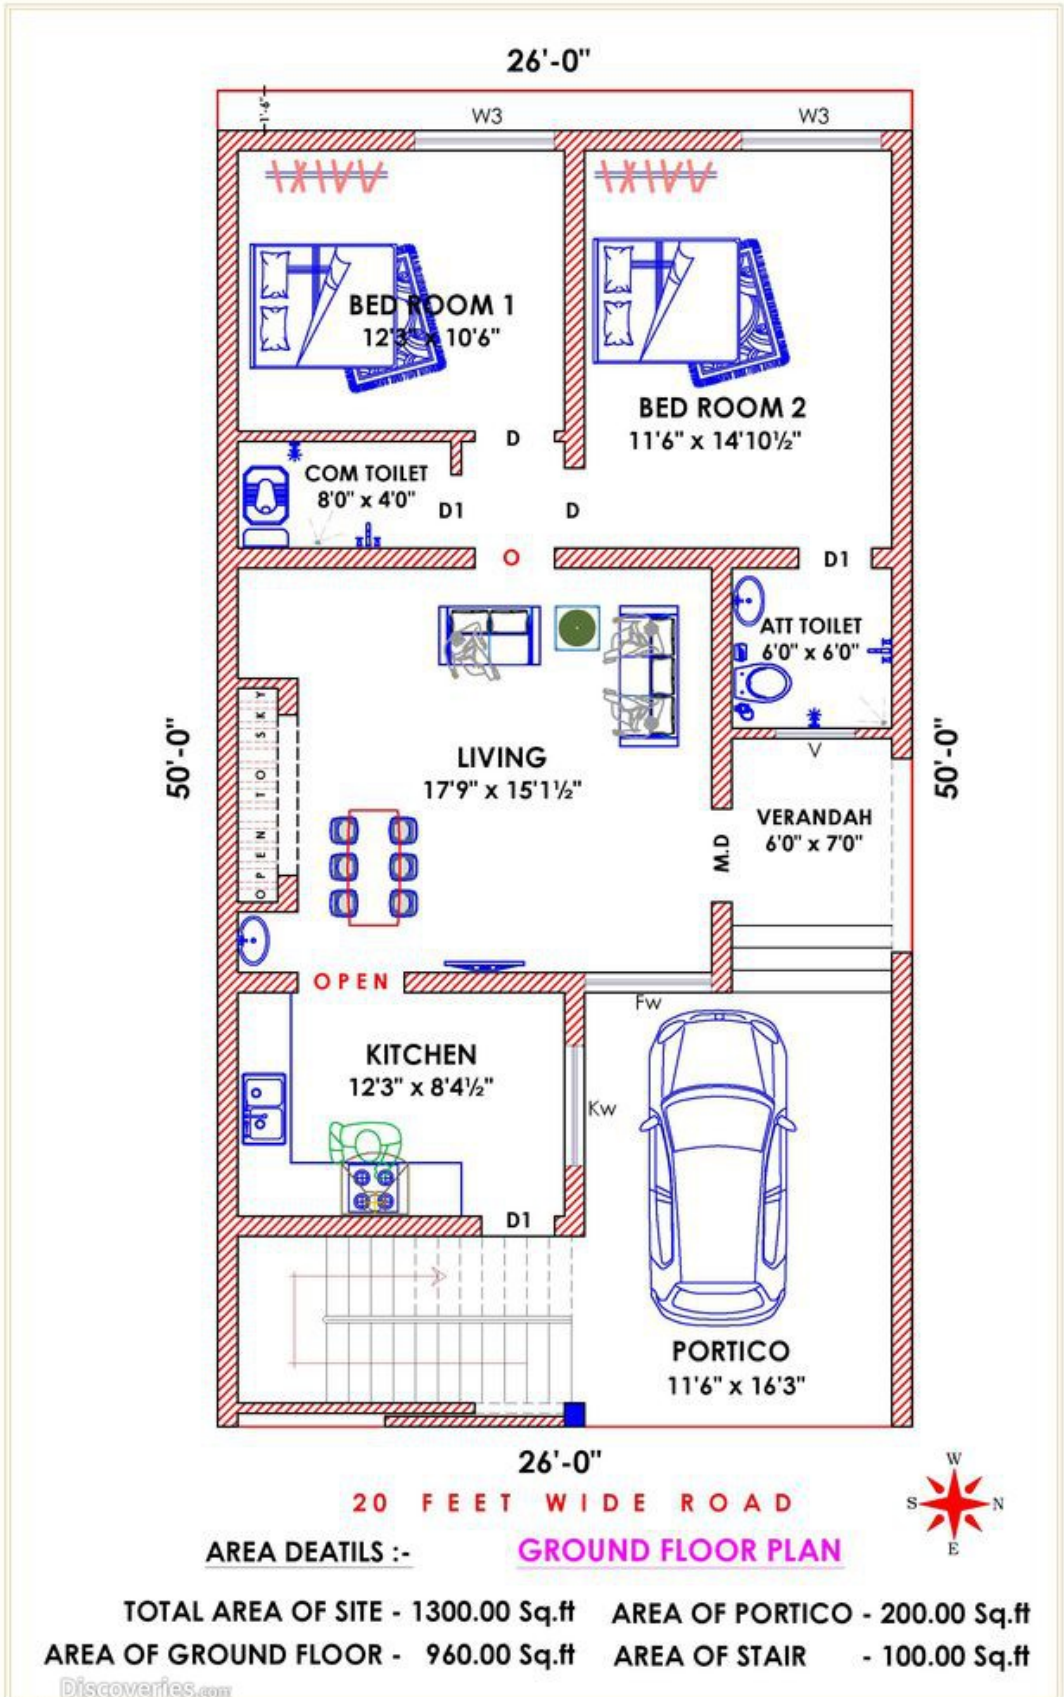

31+ House Layouts For Various Locations!

www.engineeringdiscoveries.com/31-house-layouts-for-various-locations

October 18, 2022

31+ House Layouts For Various Locations!

[Click Here To See Brilliant 3D Floor Plan Ideas](#)

30'-0"

60'-0"

AREA DEATILS :-

GROUND FLOOR PLAN

TOTAL AREA OF SITE - 1300.00 Sq.ft	AREA OF PORTICO - 200.00 Sq.ft
AREA OF GROUND FLOOR - 960.00 Sq.ft	AREA OF STAIR - 100.00 Sq.ft

GROUND FLOOR PLAN _ 22feetX42feet