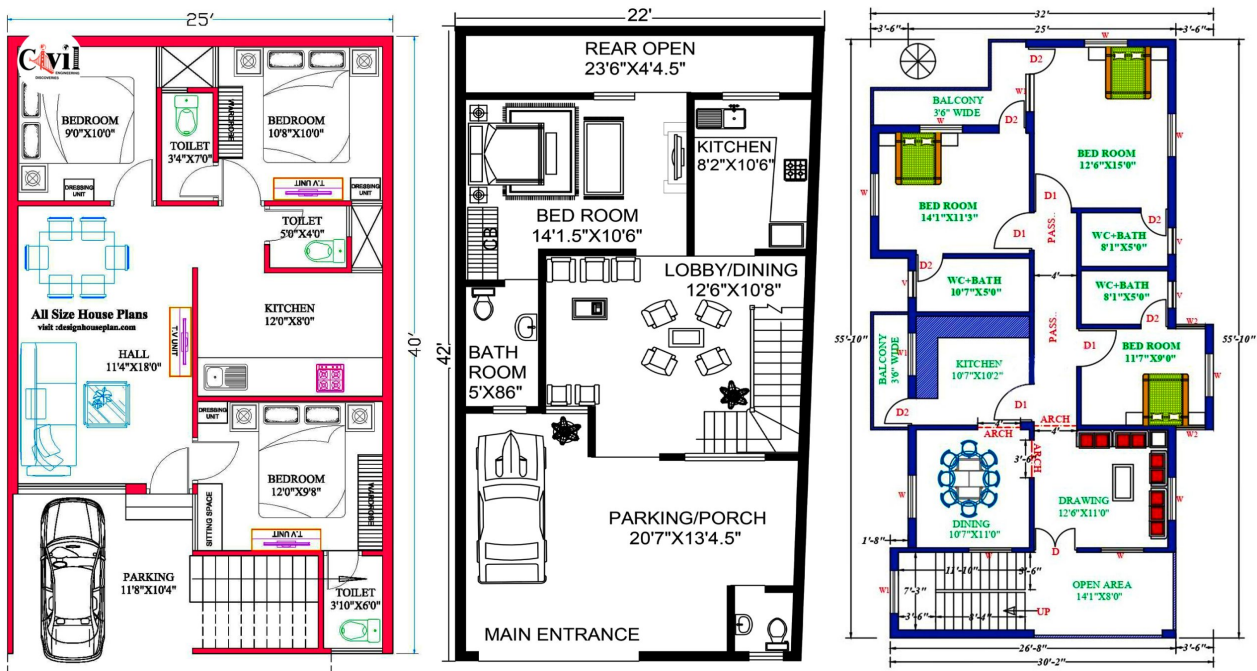

31+ House Layouts For Various Locations!

www.engineeringdiscoveries.com/31-house-layouts-for-various-locations

October 18, 2022

31+ House Layouts For Various Locations!

[Click Here To See Brilliant 3D Floor Plan Ideas](#)

30'-0"

60'-0"

AREA DEATILS :-

GROUND FLOOR PLAN

TOTAL AREA OF SITE - 1300.00 Sq.ft	AREA OF PORTICO - 200.00 Sq.ft
AREA OF GROUND FLOOR - 960.00 Sq.ft	AREA OF STAIR - 100.00 Sq.ft

GROUND FLOOR PLAN _ 22feetX42feet