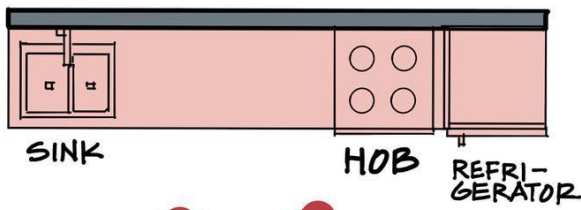

IMPORTANCE OF DRAINAGE SWALE

@07SKETCHES

Discoveries.com
Engineering

KITCHEN TYPES WITH DIMENSIONS AND DESIGN

L-SHAPED KITCHEN

SKETCHES

KITCHEN TYPES WITH DIMENSIONS AND DESIGN

SINGLE WALL KITCHEN

NOTE: ALL DIMENSIONS ARE IN (mm)

KITCHEN DESIGN

MINIMUM SETDOWN

@OTSKETCHES

KITCHEN STYLES @07SKETCHES

A
MODERN STYLE

B
TRADITIONAL STYLE

discoveries.com
Engineering