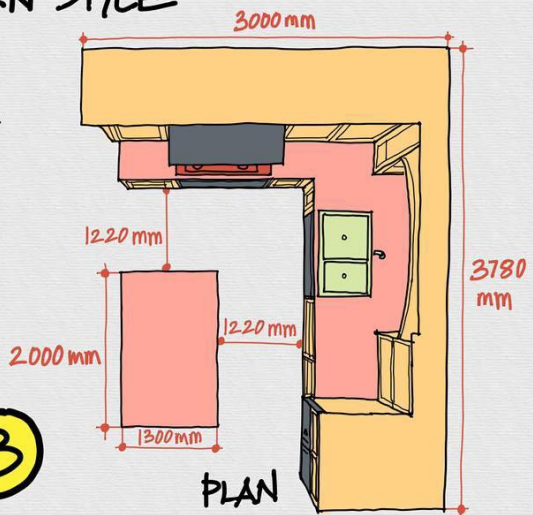

Photo credits: 07sketches

[Important Standard Dimensions & Information With Amazing Illustration By lfdesign bayarea](#)

VENTILATION

(HOT AIR RISES UP) @07SKETCHES

A HOT AIR ESCAPES THROUGH - WALL

B HOT AIR ESCAPES THROUGH - CEILING

IMPORTANCE OF DRAINAGE SWALE

@07SKETCHES

Discoveries.com
Engineering

KITCHEN TYPES WITH DIMENSIONS AND DESIGN

L-SHAPED KITCHEN

SKETCHES

KITCHEN TYPES WITH DIMENSIONS AND DESIGN

SINGLE WALL KITCHEN

NOTE: ALL DIMENSIONS ARE IN (mm)

KITCHEN DESIGN

MINIMUM SETDOWN

@OTSKETCHES

KITCHEN STYLES @07SKETCHES

A
MODERN STYLE

B
TRADITIONAL STYLE

discoveries.com
Engineering