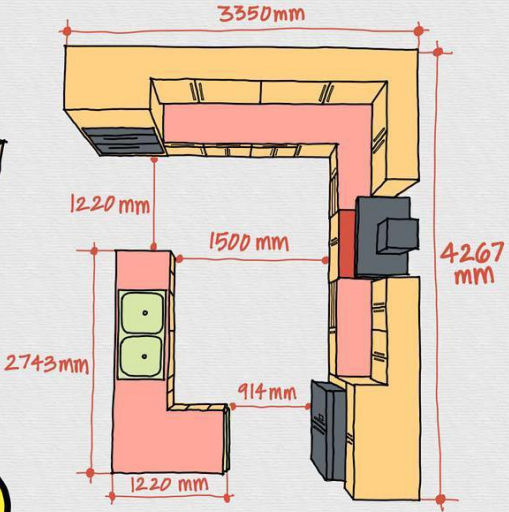

IMPORTANCE OF DRAINAGE SWALE

@07SKETCHES

Discoveries.com
Engineering

KITCHEN TYPES WITH DIMENSIONS AND DESIGN

L-SHAPED KITCHEN

SKETCHES

KITCHEN TYPES WITH DIMENSIONS AND DESIGN

SINGLE WALL KITCHEN

NOTE: ALL DIMENSIONS ARE IN (mm)

KITCHEN DESIGN

MINIMUM SETDOWN

@OTSKETCHES

KITCHEN STYLES @07SKETCHES

A
MODERN STYLE

B
TRADITIONAL STYLE

discoveries.com
Engineering