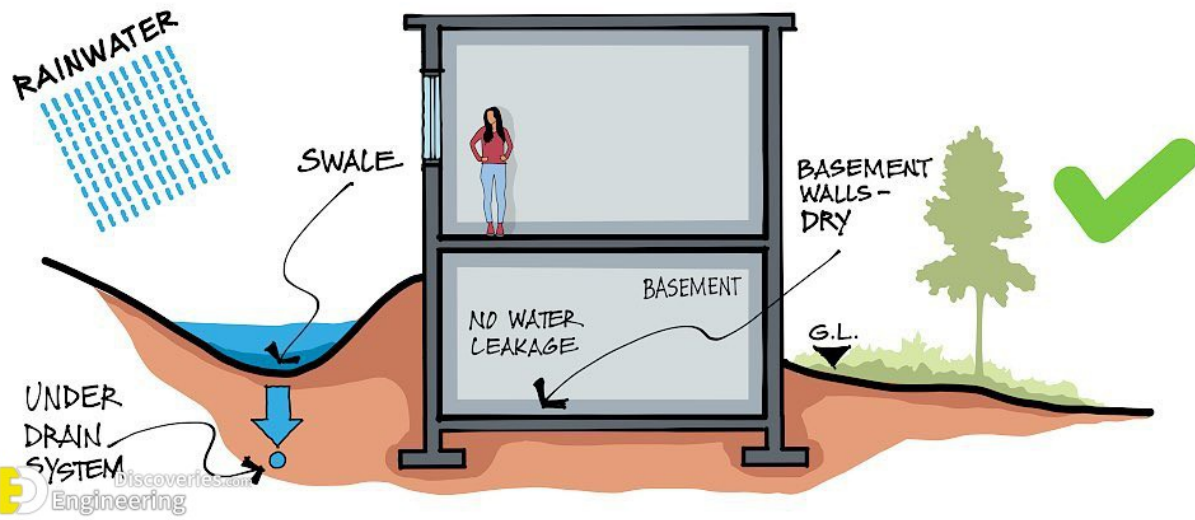

Photo credits: 07sketches

[Important Standard Dimensions & Information With Amazing Illustration By lfdesign bayarea](#)

VENTILATION

(HOT AIR RISES UP) @07SKETCHES

A HOT AIR ESCAPES THROUGH - WALL

B HOT AIR ESCAPES THROUGH - CEILING

TYPES OF VENTILATION @07SKETCHES

HEAT ABSORPTION

@07SKETCHES

98% ABSORPTION BLACK

20% ABSORPTION WHITE

38% ABSORPTION YELLOW

35% ABSORPTION BLUE

Discoveries.com
Engineering

IMPORTANCE OF DRAINAGE SWALE

@07SKETCHES

Discoveries.com
Engineering

KITCHEN TYPES WITH DIMENSIONS AND DESIGN

L-SHAPED KITCHEN

SKETCHES

KITCHEN TYPES WITH DIMENSIONS AND DESIGN

SINGLE WALL KITCHEN