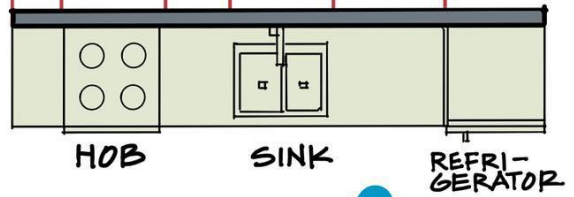

IMPORTANCE OF DRAINAGE SWALE

@07SKETCHES

Discoveries.com
Engineering

KITCHEN TYPES WITH DIMENSIONS AND DESIGN

L-SHAPED KITCHEN

SKETCHES

KITCHEN TYPES WITH DIMENSIONS AND DESIGN

SINGLE WALL KITCHEN

NOTE: ALL DIMENSIONS ARE IN (mm)

KITCHEN DESIGN

MINIMUM SETDOWN

@OTSKETCHES

KITCHEN STYLES @07SKETCHES

A
MODERN STYLE

B
TRADITIONAL STYLE

discoveries.com
Engineering