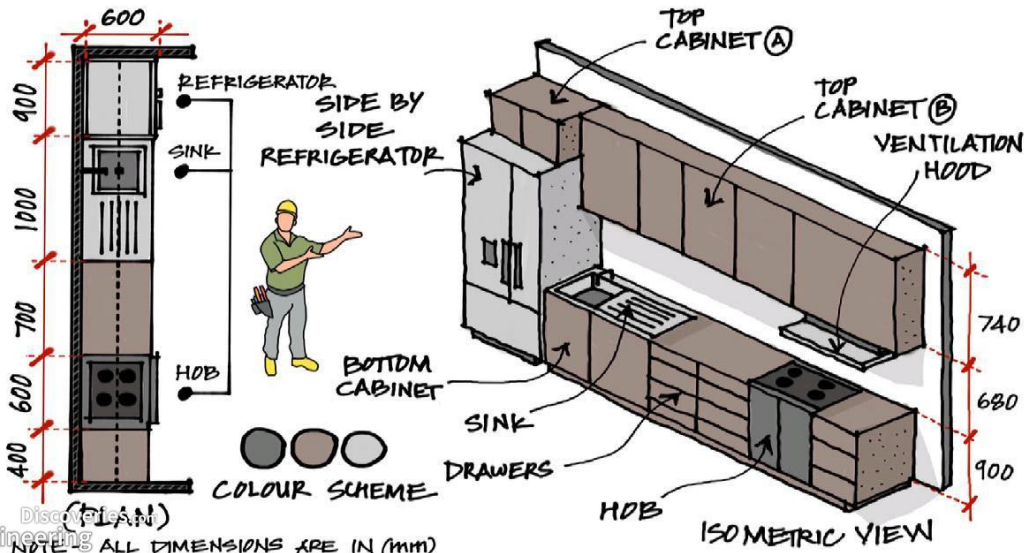

Photo credits: 07sketches

[Important Standard Dimensions & Information With Amazing Illustration By lfdesign bayarea](#)

VENTILATION

(HOT AIR RISES UP) @07SKETCHES

A HOT AIR ESCAPES THROUGH - WALL

B HOT AIR ESCAPES THROUGH - CEILING

IMPORTANCE OF DRAINAGE SWALE

@07SKETCHES

Discoveries.com
Engineering

KITCHEN TYPES WITH DIMENSIONS AND DESIGN

L-SHAPED KITCHEN

SKETCHES

KITCHEN TYPES WITH DIMENSIONS AND DESIGN

SINGLE WALL KITCHEN

NOTE: ALL DIMENSIONS ARE IN (mm)

KITCHEN DESIGN

MINIMUM SETDOWN

@OTSKETCHES

KITCHEN STYLES @07SKETCHES

A
MODERN STYLE

B
TRADITIONAL STYLE

discoveries.com
Engineering