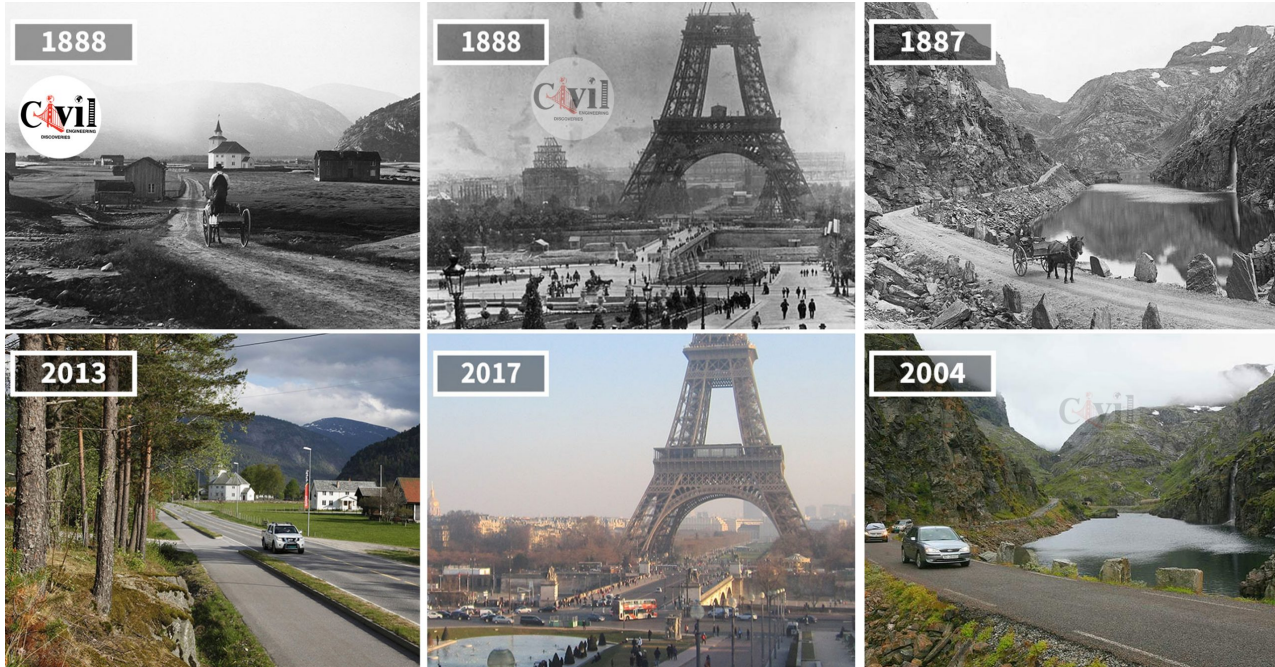

40 Before And After Pics Showing How The World Has Changed Over Time

engineeringdiscoveries.com/40-before-and-after-pics-showing-how-the-world-has-changed-over-time

December 29, 2021

Today we would like to share our excitement with you and show you some of the 40 pictures. Hopefully, these comparisons are as exciting for you as they are for us!

[26+ Hilariously Creative Ways People Are Protecting Themselves From The Coronavirus](#)

Seljestadjuvet, Odda, Norway, 1887 – 2004

1888

2013

Discoveries.com
Engineering

Rysstad, Norway, 1888 – 2013

The Eiffel Tower, Paris, France, 1888 – 2017

Hammerfest, Norway, 1889 – 2004

Paris, France, 1900 – 2017

The Eiffel Tower, Paris, France, 1900 – 2017

Rue De La Paix, Paris, France, 1871 – 2016

The Karlstor, Munich, Germany, 1946 – 2017

Engabreen Glacier, Norway, 1889 – 2010

Corner Of Ratajczaka And Św. Marcin Streets, Poznań, Poland,
1945 – 2017

Martin Luther Statue, Dresden, Germany, 1958 – 2014

Osnabrück, Germany, 1953 – 2015

Osnabrück Central Railway Station, Germany, 1965 – 2015